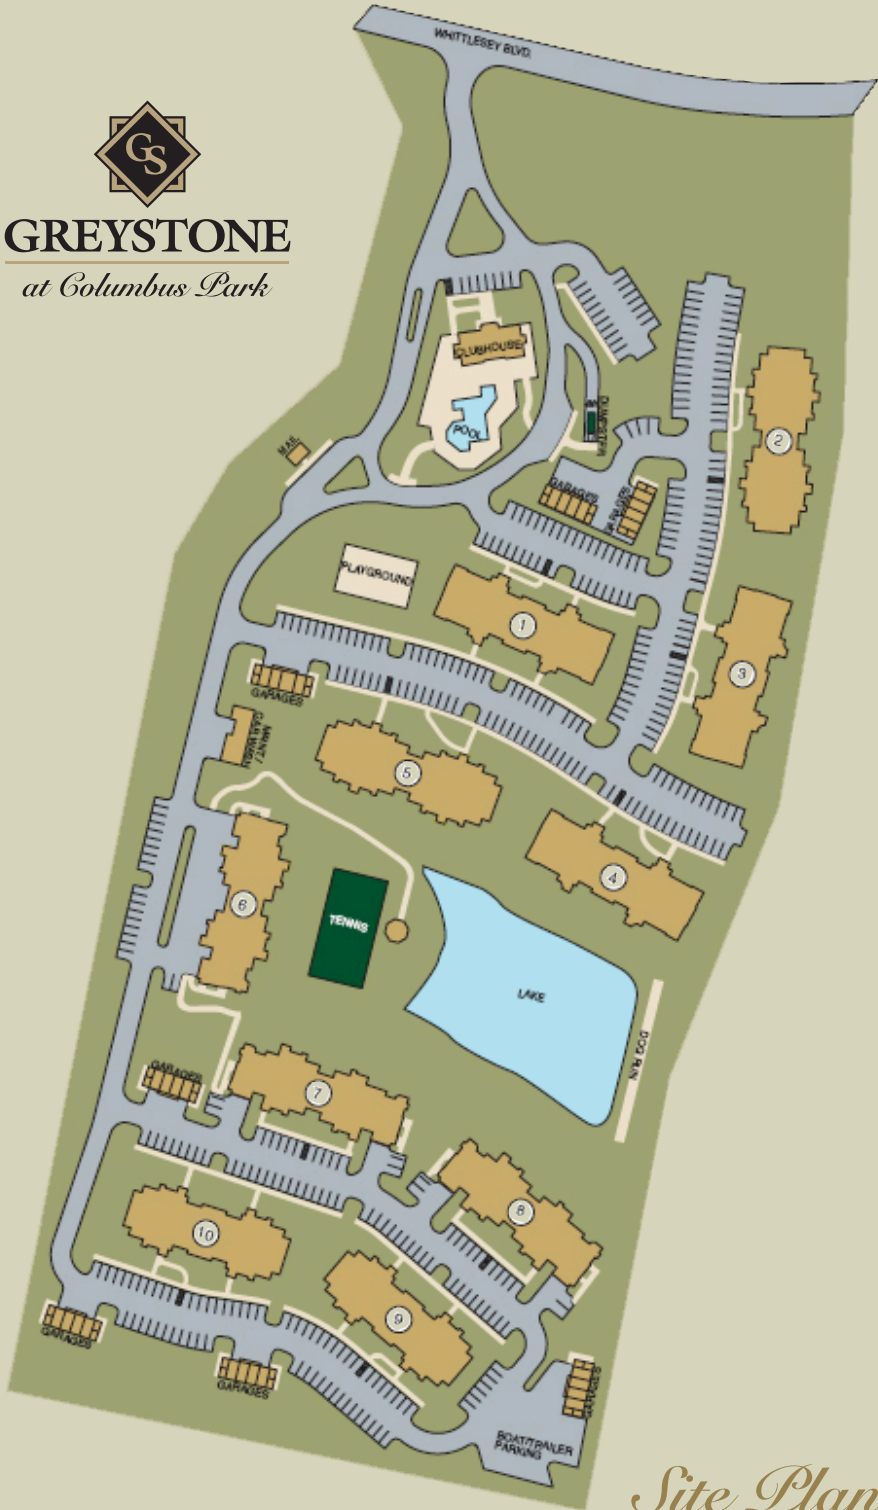

GREYSTONE

at Columbus Park

Site Plan